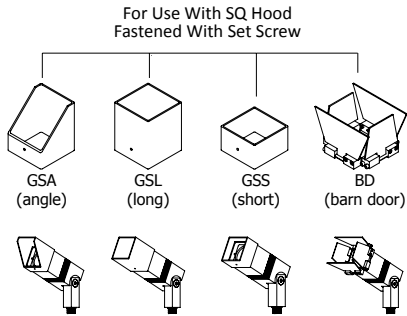

Photometry & Energy Data

All SORAA® MR16 GU5.3 base lamps can be used in this fixture.
Please refer to SORAA® website: [SORAA MR16 GU5-3](http://www.soraa.com/SORAA-MR16-GU5-3)

Product Options & Accessories

Optional Glare Shield

Mounting Accessories

Canopy Plate: