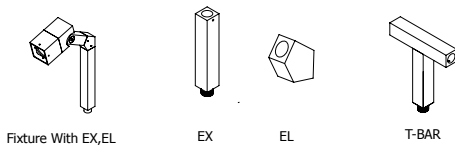

Product Options & Accessories

Optional Glare Shield

Mounting Accessories

Canopy Plate:

Surface Mount Box:

Ground Mount:

Tree Mount:

Extension: