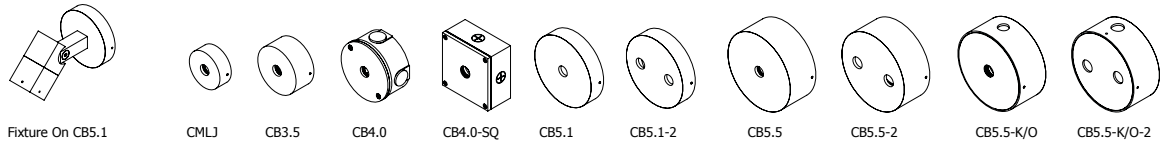

Product Options & Accessories

Optional Glare Shield

Mounting Accessories

Canopy Plate:

Surface Mount Box:

Ground Mount:

Tree Mount:

Extension:

Sign Light Arm: Please See The Sign Light Section

Notes