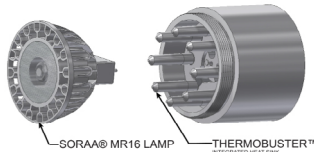

ZX16-SQ/ZX16-SQ-SOi

Area Accent · ZX16 Series

Product Features

- Area accent lighting for architectural and landscape application.
- ETL outdoor wet location listed. IP67 standard.
- Machined from solid billet 6061-T6 corrosion resistant aluminum.
- 90° vertical and 360° horizontal adjustment via unique swivel stem design.
- US patented integral SORAA® heat sink.

Integral SORAA® Heat Sink: US patented Thermobuster™ provides extra heat dissipation that reduces the lamp junction temperature by 77°F(25°C). Enables even the highest wattage SORAA® lamps to be used in an enclosed fixture without sacrificing its performance or life expectancy.

Picture Show ZX16-SQ-SOi With CM3

Specification

Materials: Machined from billet 6061-T6 corrosion resistant aluminum with 304 stainless steel hardware. Available in 304/316 stainless steel or 360 brass upon request.

Voltage: 12V AC/DC. Requires remote step down transformer.

Wattage: Max. 9W for SORAA MR16 lamp with Thermobuster. Max. 50W for halogen MR16 without Thermobuster.

Lamp Base/Socket: Standard bi-pin socket for GU5.3/G4/GX5.3/GY6.35/GZ4.