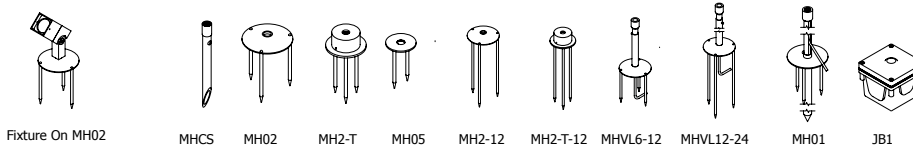

Product Options & Accessories

Optional Glare Shield

Mounting Accessories

Canopy Plate:

Surface Mount Box:

Ground Mount:

Tree Mount:

Extension: