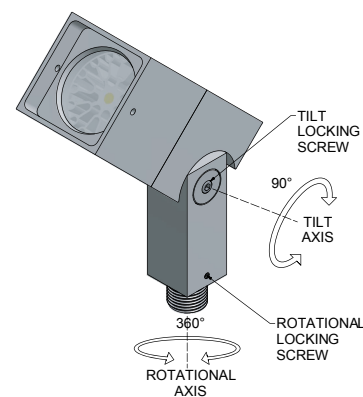

Product Drawings

NOTE: Specification and dimensions subject to change without notice.