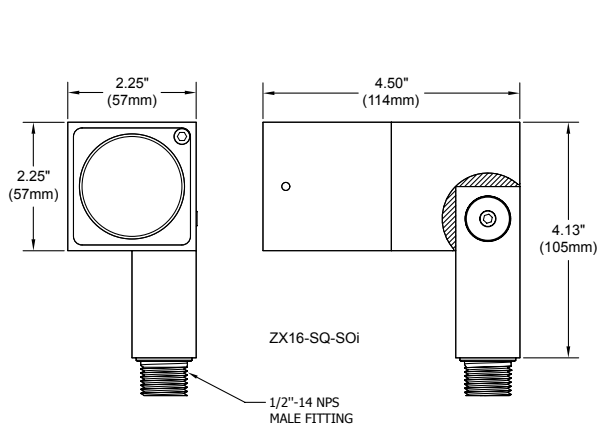

Product Drawings

NOTE: Specification and dimensions subject to change without notice.