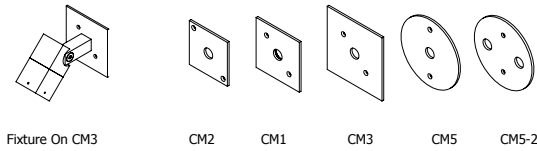

Photometry & Energy Data

All SORAA® MR16 GU5.3 base lamps can be used in this fixture.
Please refer to SORAA® website: [SORAA MR16 GU5-3](http://www.soraa.com/SORAA-MR16-GU5-3)

Product Options & Accessories

Optional Glare Shield

Mounting Accessories

Canopy Plate:

Surface Mount Box:

Ground Mount:

Tree Mount:

Extension:

Sign Light Arm: Please See The Sign Light Section

Notes