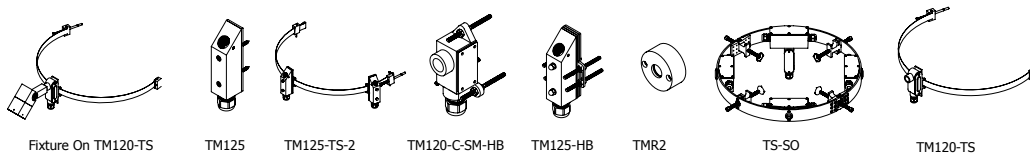

Product Options & Accessories

Optional Glare Shield

Mounting Accessories

Canopy Plate:

Surface Mount Box:

Ground Mount:

Tree Mount:

Extension:

Sign Light Arm: Please See The Sign Light Section

Notes