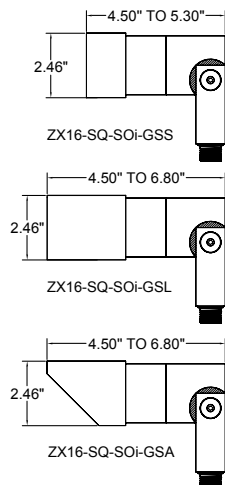

Product Drawings

NOTE: Specification and dimensions subject to change without notice.