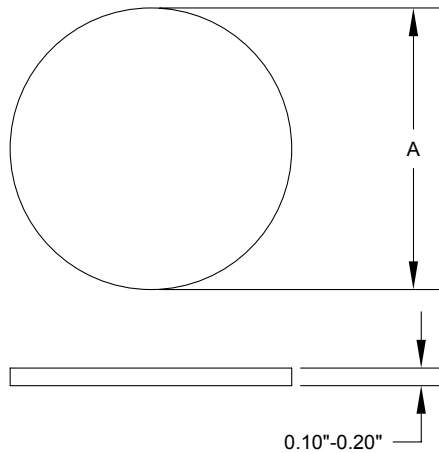

## Ordering Guide

EXAMPLE: 08 - 1.03" - P1010

MODEL	DIAMETER(A)	COLOR OPTION
See DF size chart--model	See DF size chart--diameter	XXXXX COLOR CODE (5 DIGIT ROSCO CAT. NO*)

Dichroic color lens: <https://us.rosco.com/en/products/catalog/permacolor>

## Product Drawings

NOTE: Specification and dimensions subject to change without notice.

DF SIZES	
MODEL	DIAMETER (A)
08	1.03"
11	1.44"
16	1.96"
18	2.20"
20	2.50"
20-FIT	2.70"
30	3.83"
38	4.85"
4.0	3.63"
5.0	4.63"