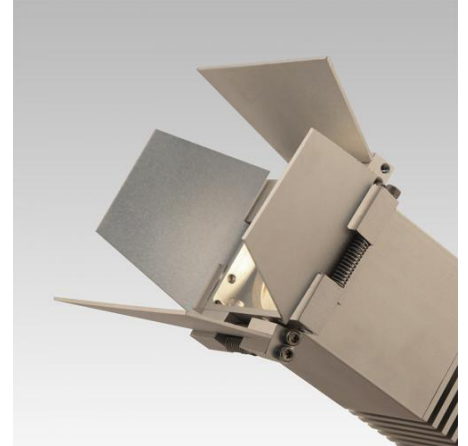

BD

Accessory . Barn Door Series

Product Features

- Barndoors for additional glare reduction, or control of light spread.
- For use with Area Accent fixtures.
- Machined from solid billet 6061-T6 corrosion resistant aluminum.

EXAMPLE: ZX16-SQ - BD

Ordering Guide

FIXTURE	GLARE SHIELD
ZX16-SQ	-
	BD

Product Drawings

NOTE: Specification and dimensions subject to change without notice.